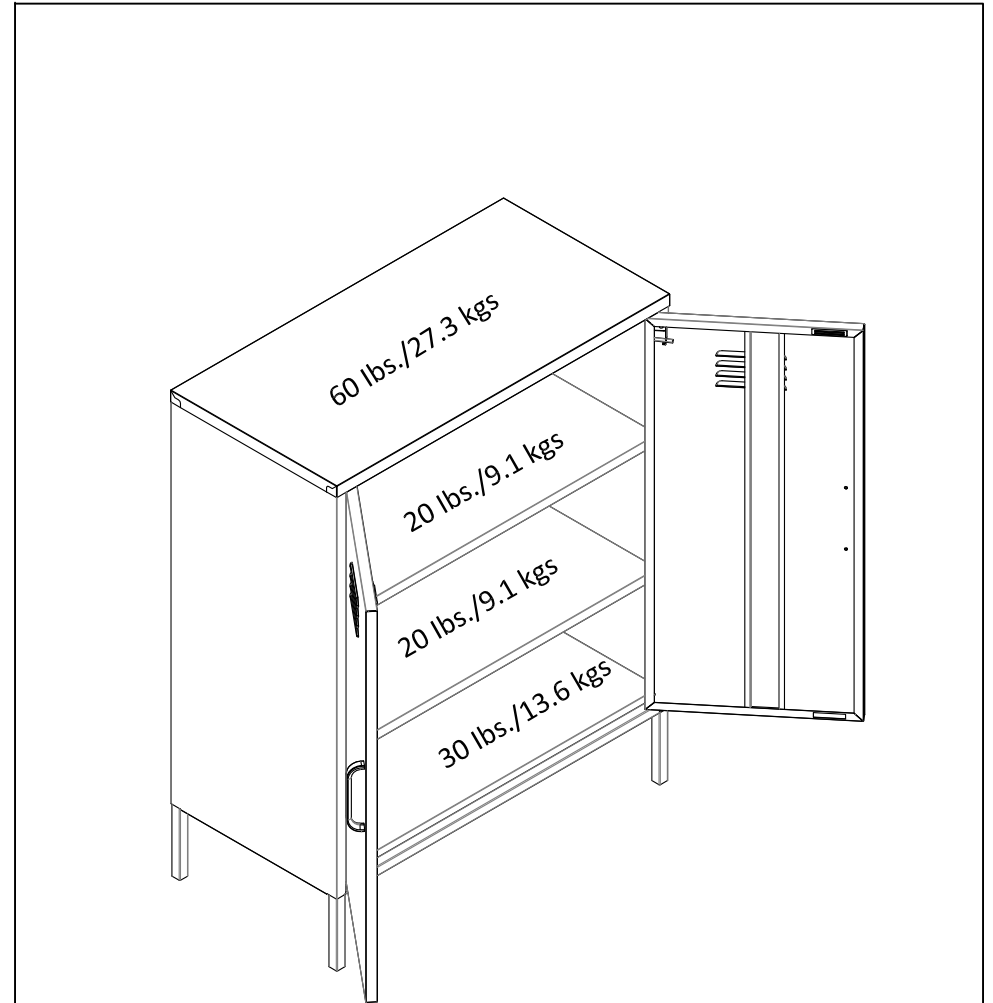

Two Door Locker Cabinet

3384XXXCOM

Wood Breakdown:
Total Storage: 7.56 cubic feet

Overall Product Size:
31.5"W x 15.75"D x 39.96"H
80cm W x 40cm D x 102cm H

Maximum Weight Capacities
Unit Weight: 43.43 lbs (19.7 kg)