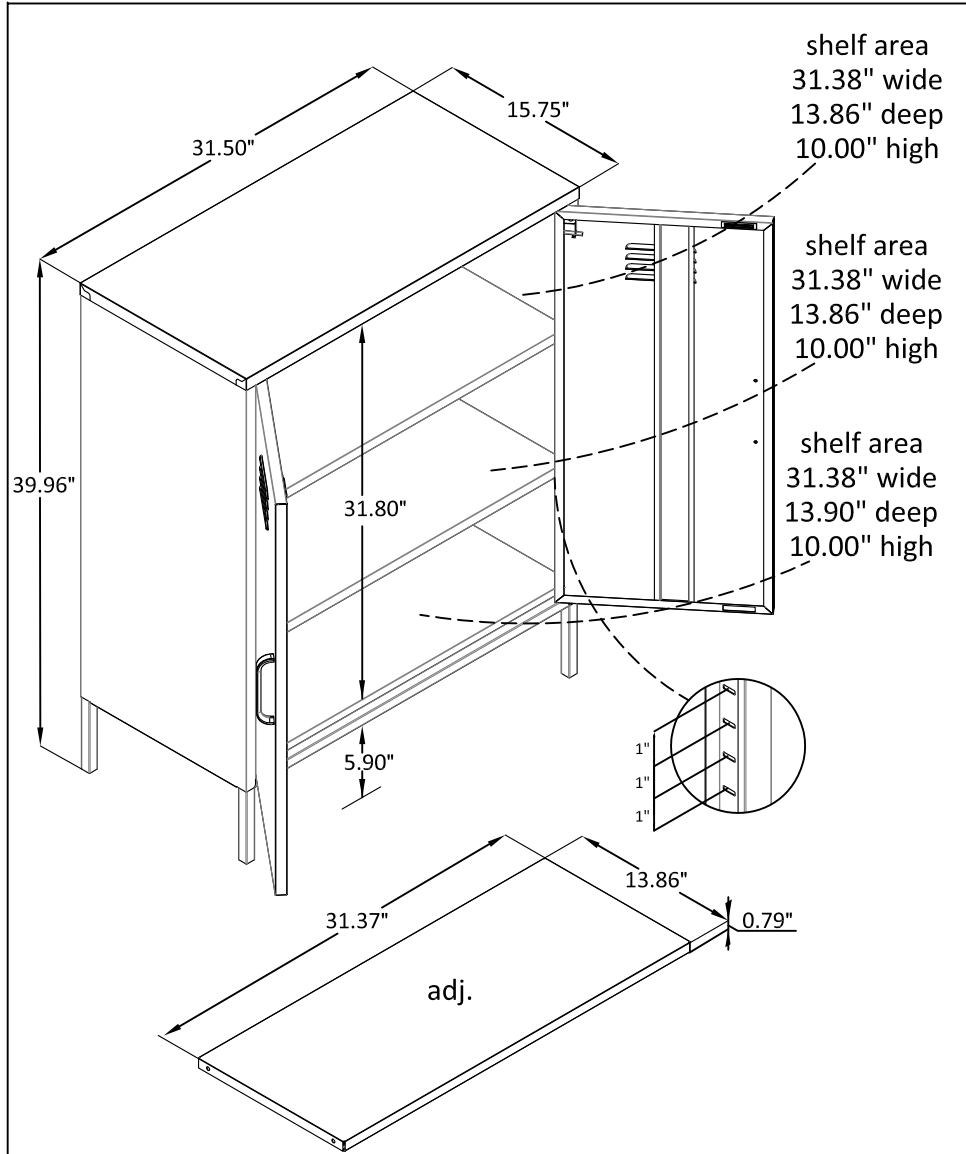

Two Door Locker Cabinet

3384XXXCOM

Wood Breakdown:
Total Storage: 7.56 cubic feet

Overall Product Size:
31.5"W x 15.75"D x 39.96"H
80cm W x 40cm D x 102cm H

Maximum Weight Capacities
Unit Weight: 43.43 lbs (19.7 kg)